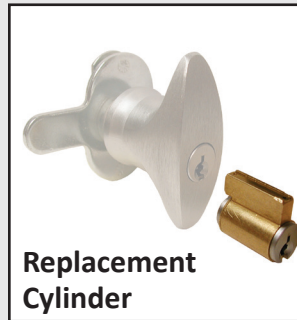

kdlhardware supply

GSA Contract #GS-07F-0442X
Veteran Owned Small Business

BANKING INDUSTRY LOCK SOLUTIONS

Get the increased security and versatility of a pin tumbler lock system for your bank fixtures. Pin tumbler locks are more secure and can accommodate up to 2000+ possible key codes. Easily provide or restrict access by job function or department.

Small Pin Cabinet Locks For Metal Bank Fixtures

T37
For metal bank drawers. Easily rekeyable. Includes stainless steel bolt. National D4291 (4-pin) keyway. Optional bolt lengths available.

T54C
Replacement cylinders for CompX/National C8154/C8155 T-knob locks for metal bank cabinets. Can be keyed to match National D4291 (4-pin) or D4292 (5-pin) key systems.

Small Pin Cabinet Locks For Wood Bank Fixtures

100DR
Deadbolt cabinet door lock. Easily rekeyable. Available in National D4291 (4-pin) or D4292 (5-pin) keyway. Optional key-retaining function available.

200DW
Deadbolt cabinet drawer lock. Easily rekeyable. Available in National D4291 (4-pin) or D4292 (5-pin) keyway. Optional key-retaining function available.

N078
Low profile deadbolt cabinet drawer lock. Easily rekeyable. Available in National D4291 (4-pin) or D4292 (5-pin) keyway.