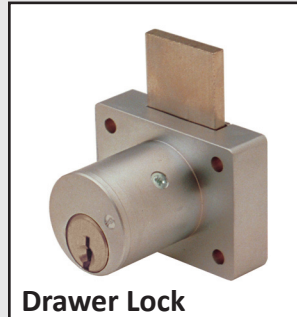

Small Pin Cabinet Locks For Wood Bank Fixtures

100DR
Deadbolt cabinet door lock. Easily rekeyable. Available in National D4291 (4-pin) or D4292 (5-pin) keyway. Optional key-retaining function available.

998/999
Latch lock for cabinet drawers or doors. Easily rekeyable. Field reversible between door and drawer. Available in National D4291 (4-pin) or D4292 (5-pin) keyway.

Banking Industry Lock Solutions

Large pin and IC core cabinet locks can accept commercial cylinders such as Schlage original, Schlage compatible or small format interchangeable core. Most commercial keyways are available in 6 or 7 pin systems for increased security. These locks can also chamber popular electronic cylinders such as Medeco Logic, Medeco NextgenXT, ASSA Cliq or Videx Cyberlock.

Large Pin & IC Core Cabinet Locks For Wood Bank Fixtures

Cabinet Door Lock

700SC

Deadbolt cabinet door lock. Easily rekeyable. Available in Schlage C keyway. Optional key-retaining function available.

Drawer Lock