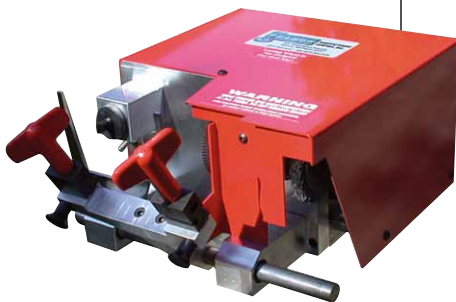

FRAMON MD-1

When you need an inexpensive machine, but demand high quality, look no further than the Framon MD-1. As with all of our machines, the MD-1 is built using aluminum and steel construction, sealed bearings, and a high-torque motor that insures you'll be using it for years to come. We also include a wire deburring brush. Utilizing reversible vises, this machine will accommodate any key you're likely to come across. The MD-1 also carries Framon's one year parts, labor, and freight warranty!