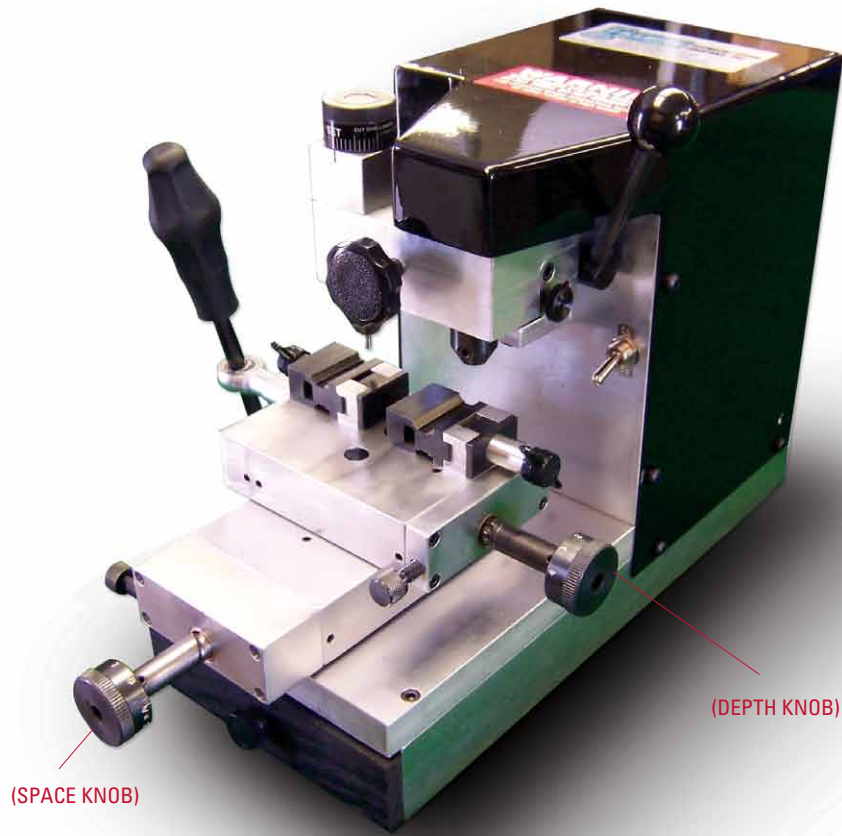

# OUR LATEST SIDEWINDER THROWS QUITE A CURVE...

(SPACE KNOB)

(DEPTH KNOB)

[FORTUNATELY, THE PRICE DOESN'T. **JUST \$2995**]