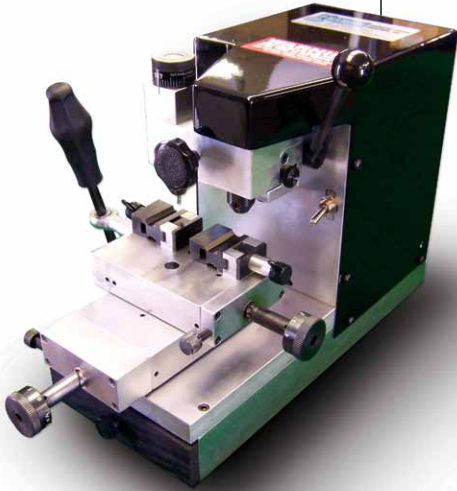

FRAMON SIDEWINDER SD-2

Duplicates and originates high security automotive keys.

Framon's new Sidewinder 2 takes the original Sidewinder on a step further, allowing you to originate high security keys as well as duplicate.

Duplication

The Sidewinder 2 includes everything needed to duplicate just about any high security key in use today. Two sets of vises, six cutters, and three guides are included at time of purchase. With the Sidewinder 2, you'll be able to duplicate Mercedes, BMW, Lexus, Infinity, Kia, Jyundai, Chevrolet, Pontiac, Volvo and Saab just to name a few.

Code Cutting

Out of the box the Sidewinder 2 can originate Honda, Volkswagen & Audi keys. Depth and space 'rods' are furnished with the machine. The rods operate similar to cams to position the carriage properly for each cut needed. Changing the machine from a duplicator to a code machine takes about one minute. Depth & space rods will be available for almost all high security keys in use today. The rods screw into the machine & reach a positive stop for proper alignment each time without the need for adjustment. Once the rods are in place, the user simply tightens the lock screws and the machine is ready to code cut.

Setup Keys

Each pair of code rods is accompanied by a 'setup key'. This key helps the user properly set the depth of cut. The setup key is also used to prepare a blank for code cutting. The user actually duplicates all shallow cuts onto their blank as well as the tip cuts. Once the blank is prepped, code cutting can take place.

Genericode ME Included

A coupon for a full version of Genericode ME is included with the Sidewinder 2. The new owner can fax or mail in the form for the free program. Programs are shipped within one week of validation of purchase.

The Sidewinder 2 carries a suggested retail price of $2,999.00. Customized packages for specific automotive brands can be accommodated only for single lines (Honda & VW accessories removed for a Chevrolet dealer for instance).