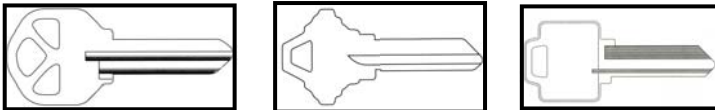

250 Pack Blanks

KW1-BR-250	Kwikset	15¢ea
KW1-NP-250	Kwikset	15¢ea
SC1-BR-250	Schlage	15¢ea
SC1-NP-250	Schlage	15¢ea
WR5-BR-250	Weiser	15¢ea
WR5-NP-250	Weiser	15¢ea
Y1-BR-250	Yale	15¢ea

K350SX605

Cylindrical Construction, Entry Function, Orbit Design, **SC1 Keyway**, Adjustable Backset Square Corner Deadlatch, Adjustable Door Thickness, Easy Re-Key, Install With Ease

$13.95